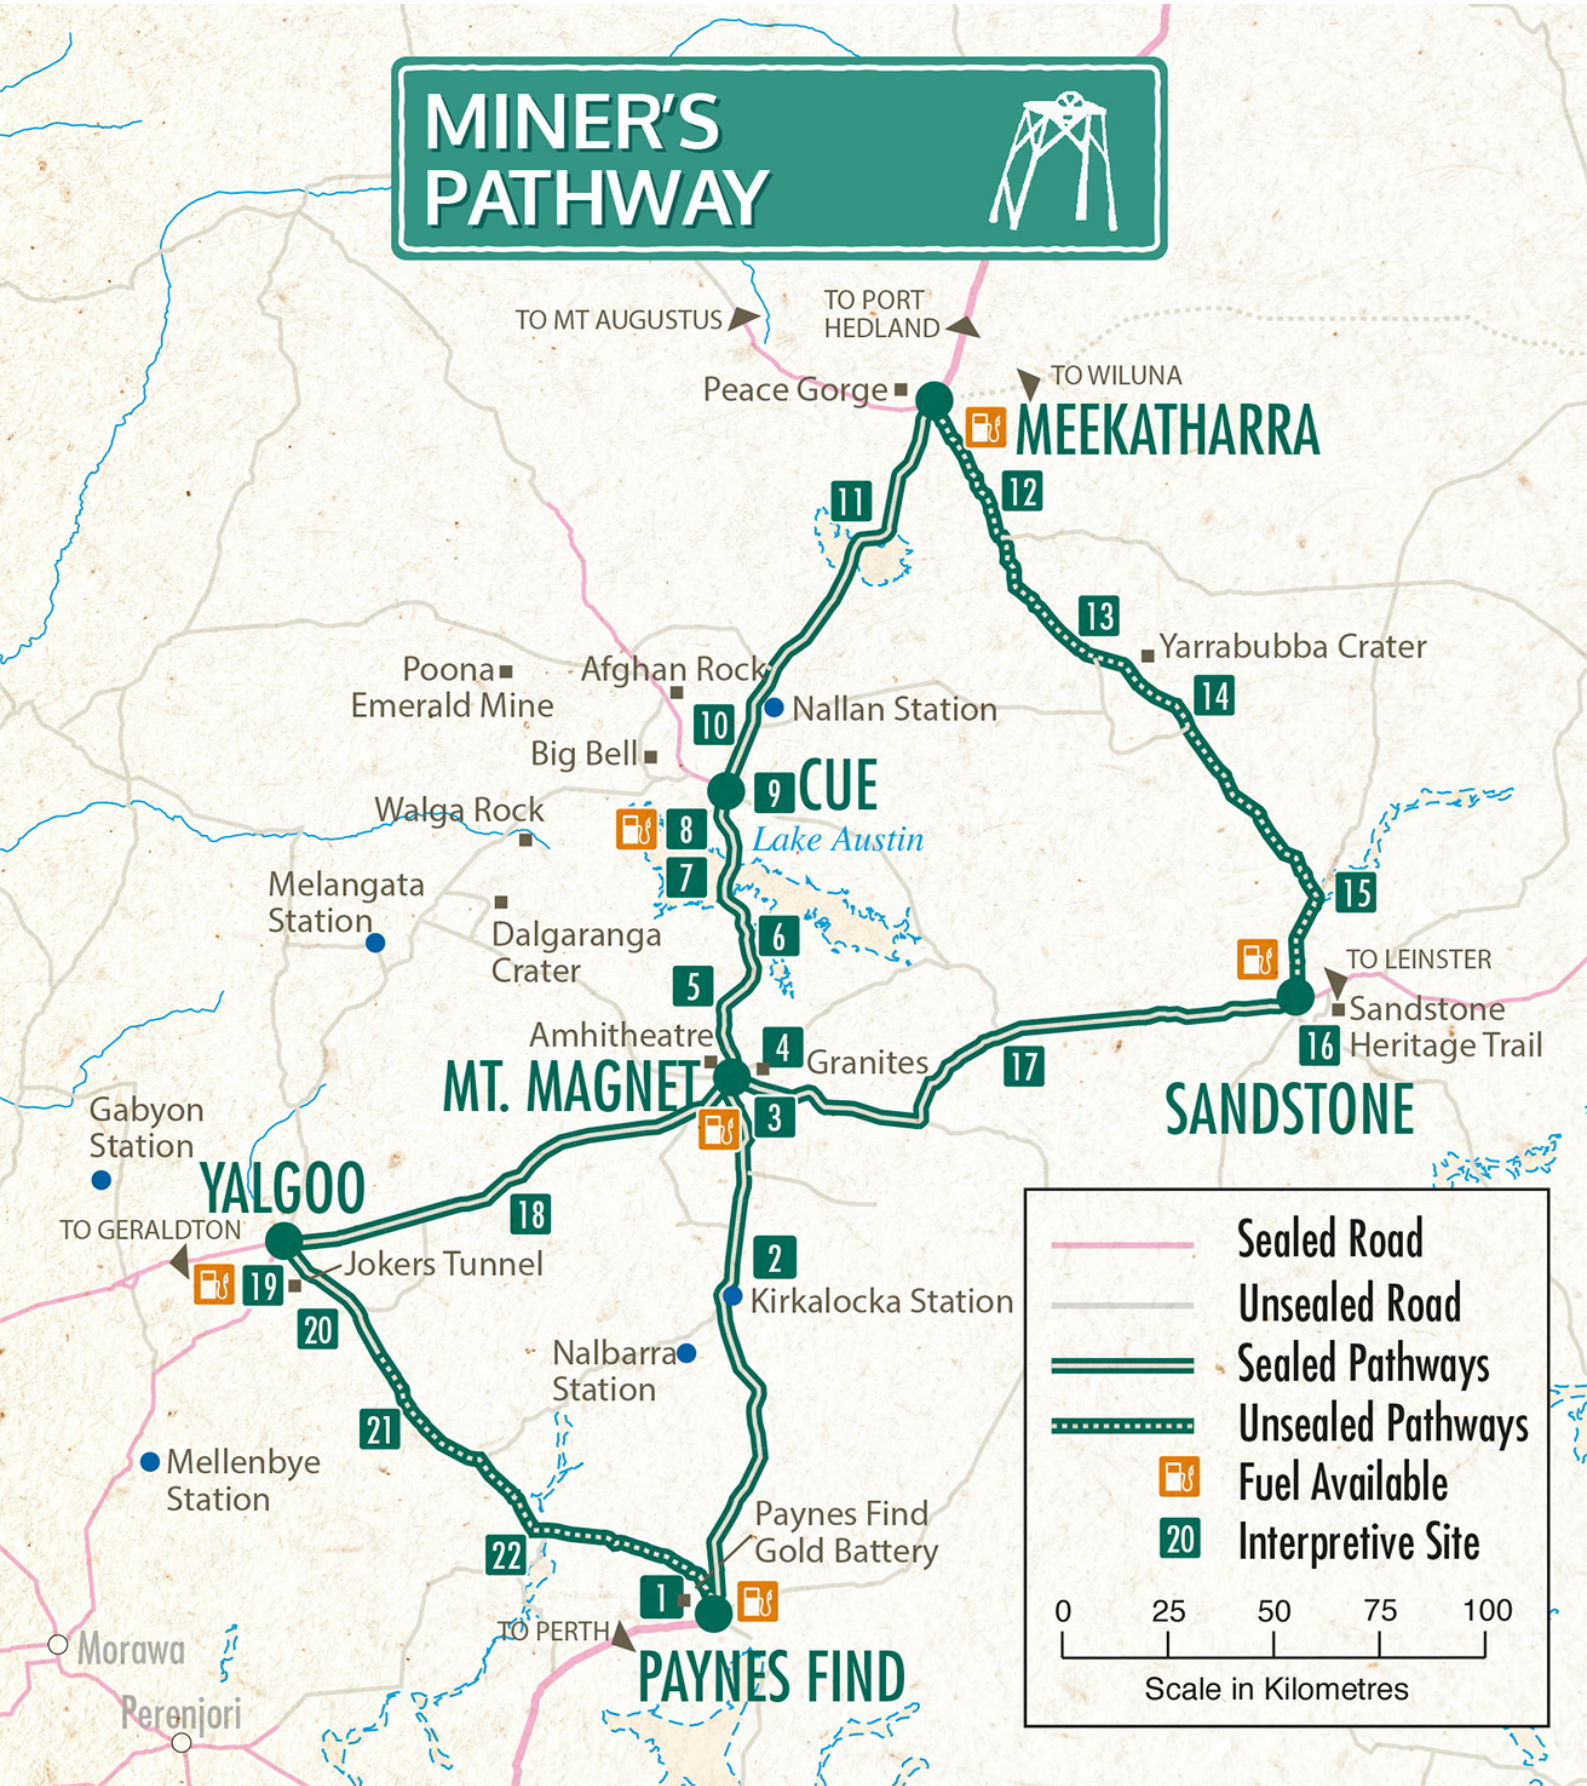

MINER'S PATHWAY

TO MT AUGUSTUS

TO PORT HEDLAND

TO WILUNA

Peace Gorge

MEEKATHARRA

Poona
Emerald Mine

Afghan Rock

Nallan Station

Big Bell

CUE

Lake Austin

Walga Rock

Melangata
Station

Dalgaranga
Crater

Amhitheatre

Granites

MT. MAGNET

TO LEINSTER

Sandstone
Heritage Trail

SANDSTONE

Gabyon
Station

YALGOO

TO GERALDTON

Jokers Tunnel

Nalbarra
Station

Mellenbye
Station

Paynes Find
Gold Battery

TO PERTH

PAYNES FIND

Morawa

Perenjori